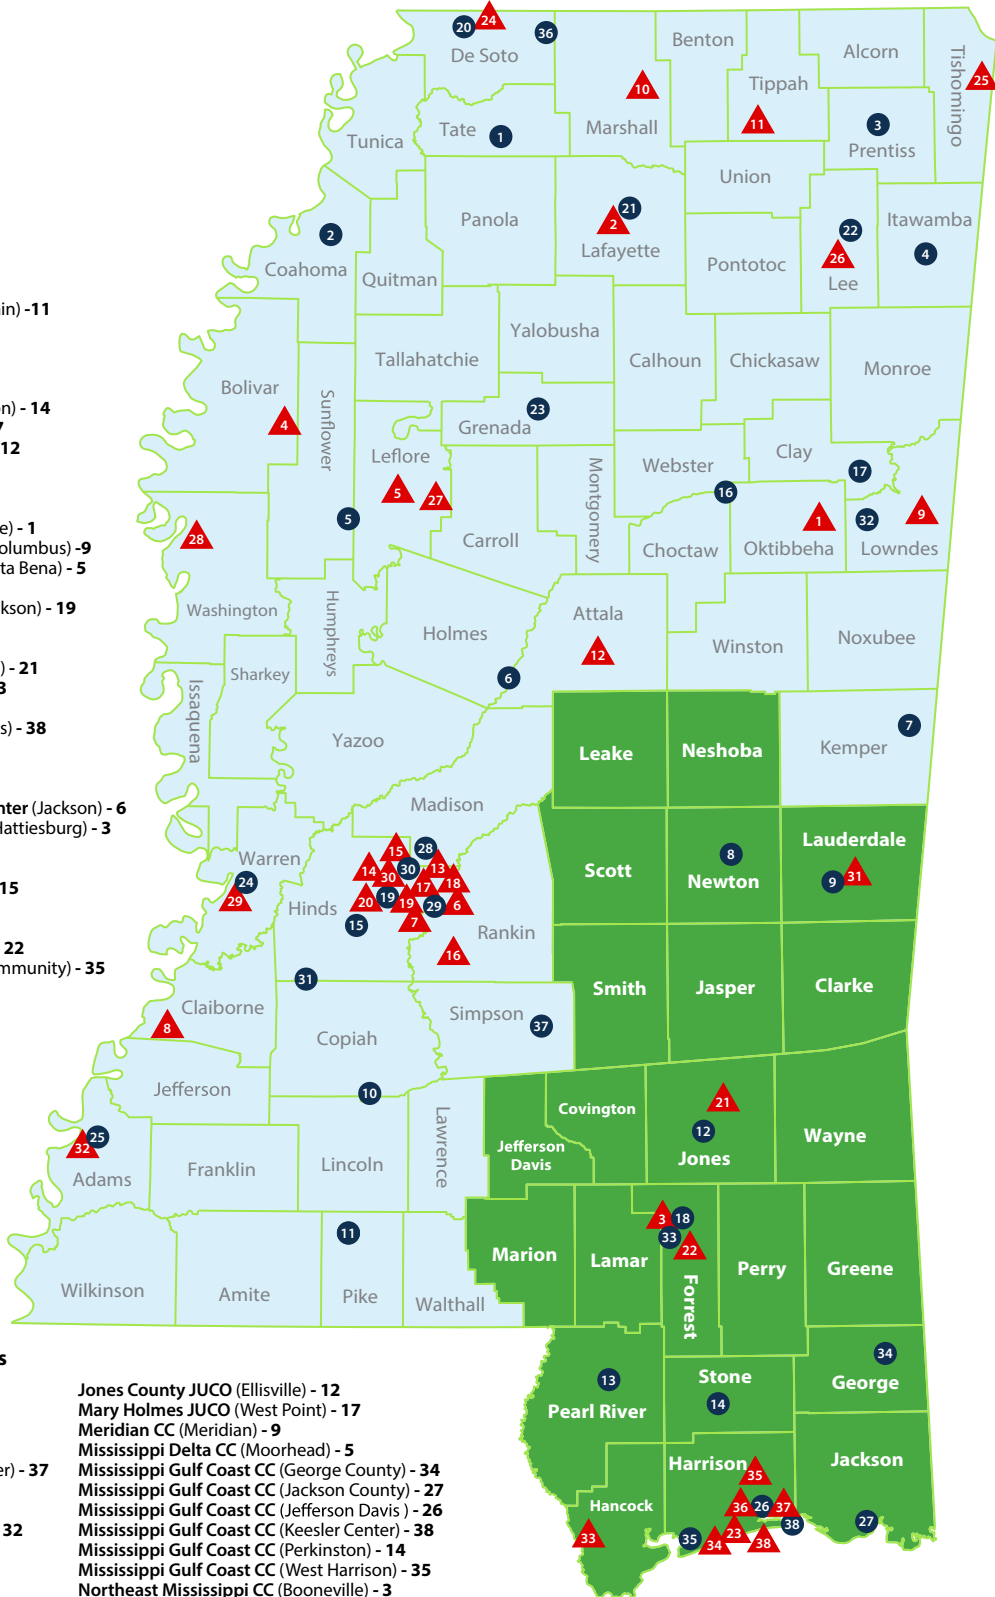

▲ Senior Colleges

- Alcorn State University (Lorman) - 8
- Belhaven College (Jackson) - 17
- Blue Cliff College (Gulfport) - 36
- Blue Mountain College (Blue Mountain) - 11
- Delta State University (Cleveland) - 4
- Greenville Center (DSU, MVSU) - 28
- Greenwood Center (MVSU) - 27
- Gulfpark Center (USM) - 34
- Jackson College of Ministries (Jackson) - 14
- Jackson State University (Jackson) - 7
- Magnolia Bible College (Kosciusko) - 12
- Meridian Center (MSU, USM) - 31
- Millsaps College (Jackson) - 18
- Mississippi College (Clinton) - 20
- Mississippi State University (Starkville) - 1
- Mississippi University For Women (Columbus) - 9
- Mississippi Valley State University (Itta Bena) - 5
- Natchez Center (ASU) - 32
- Reformed Theological Seminary (Jackson) - 19
- Rust College (Holly Springs) - 10
- Southaven Center (UM) - 24
- Southeastern Baptist College (Laurel) - 21
- Stennis Space Center (MSU, USM) - 33
- Tougallo College (Jackson) - 13
- Tulane (Mississippi Gulf Coast Campus) - 38
- Tupelo Center (UM, MUW) - 26
- Universities Center (JSU) - 30
- University of Mississippi (Oxford) - 2
- University of Mississippi Medical Center (Jackson) - 6
- University of Southern Mississippi (Hattiesburg) - 3
- Vicksburg Center (MSU) - 29
- Virginia College (Biloxi) - 37
- Wesley Biblical Seminary (Jackson) - 15
- Wesley College (Florence) - 16
- William Carey College (Gulfport) - 23
- William Carey College (Hattiesburg) - 22
- William Carey College (Traditions Community) - 35
- Yellow Creek Center (UM) - 25