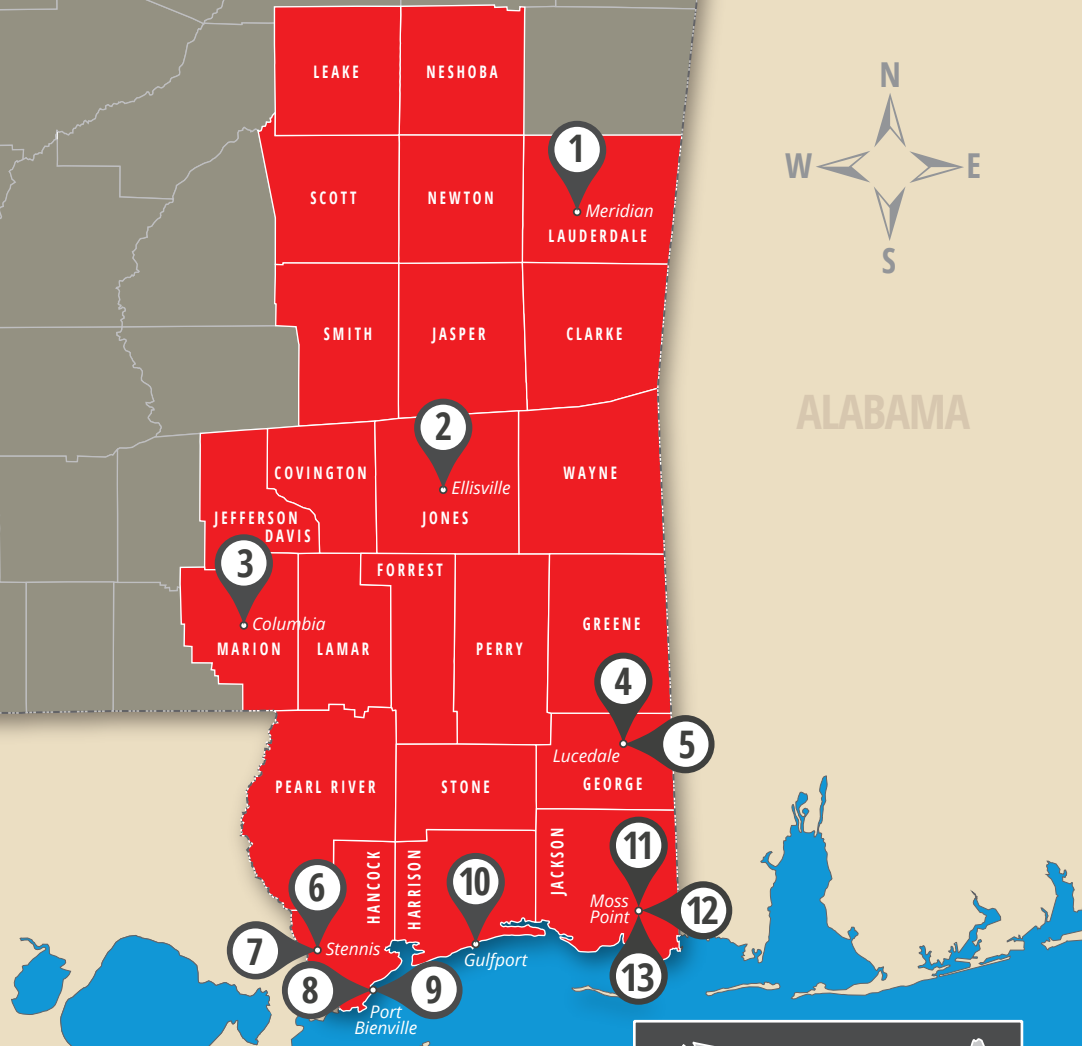

# PROJECT READY® SITES

ARKANSAS

MISSISSIPPI

TENNESSEE

ALABAMA

LOUISIANA

- 1** **Key Brothers Aviation Site**  
*Lauderdale County / Meridian, MS*
- 2** **I-59 South Site**  
*Jones County / Ellisville, MS*
- 3** **Marion Regional IndustryPlex**  
*Marion County / Columbia, MS*
- 4** **George County Ports and Passage Site**  
*George County / Lucedale, MS*
- 5** **South Mississippi Industrial Rail Site**  
*George County / Lucedale, MS*
- 6** **Stennis Industrial Park**  
*Hancock County / Stennis, MS*
- 7** **Stennis Industrial Site**  
*Hancock County / Stennis, MS*
- 8** **Port Bienville Site 6**  
*Hancock County / Pearllington, MS*
- 9** **Port Bienville Site 11**  
*Hancock County / Pearllington, MS*
- 10** **Gulfport-Biloxi International Airport Site**  
*Harrison County / Gulfport, MS*
- 11** **Helena Industrial Park**  
*Jackson County / Moss Point, MS*
- 12** **Jackson County Aviation Technology Park**  
*Jackson County / Moss Point, MS*
- 13** **Moss Point Industrial and Technology Complex**  
*Jackson County / Moss Point, MS*